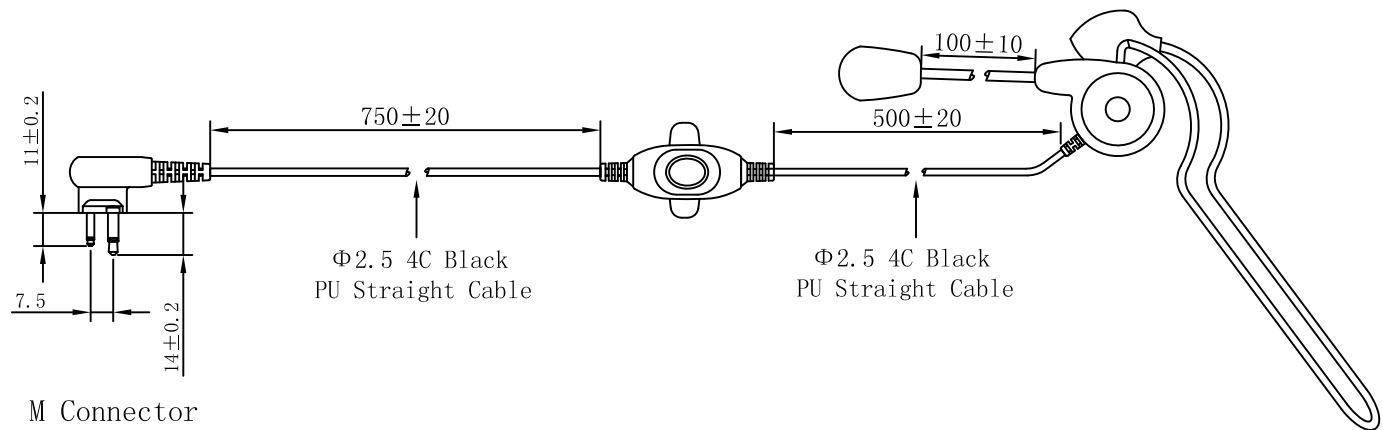

1 2 3 4 5 6 7 8 9 10 11 12 13 14

Rev.	Description	Date	By

M Connector

<b>Title</b> Breeze headset with boom microphone and inline PTT		<b>Part Number</b> ES-H02M	
		Third Angle Projection	
<b>Draw:</b>	TJ	<b>Unit:</b>	mm
<b>Check:</b>	TJ	<b>Date:</b>	2012/03/23
<b>Approve:</b>	HF	<b>Drawing #:</b>	