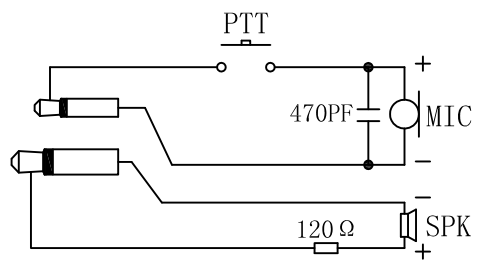

1 2 3 4 5 6 7 8 9 10 11 12 13 14

Rev.	Description	Date	By

M Connector

<b>Title</b> Breeze headset with boom microphone and inline PTT		<b>Part Number</b> ES-H02M	
		Third Angle Projection	
<b>Draw:</b>	TJ	<b>Unit:</b>	mm
<b>Check:</b>	TJ	<b>Date:</b>	2012/03/23
<b>Approve:</b>	HF	<b>Drawing #:</b>	